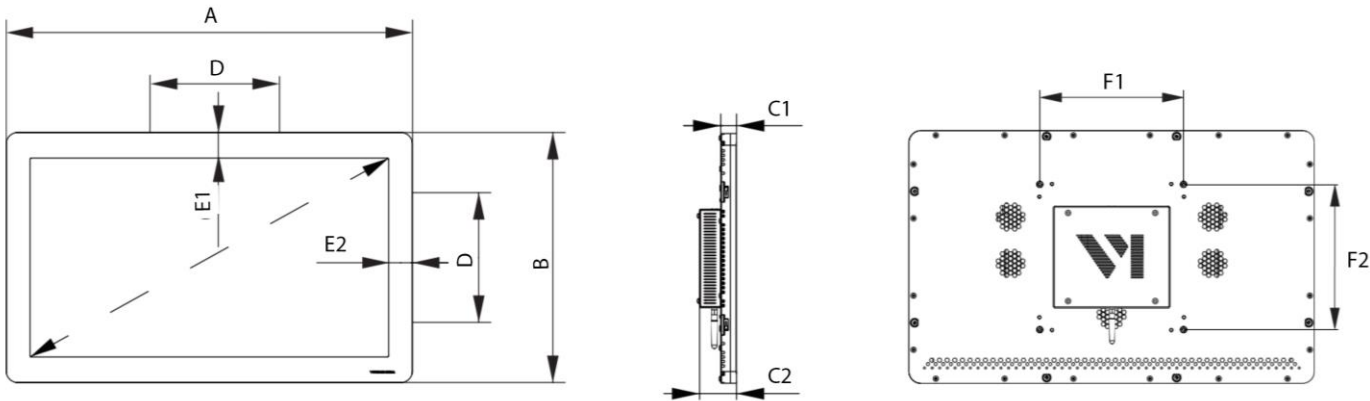

## Product Dimensions

21.5"	A	B	C1	C2	D	E1	E2	F1	F2
(mm)	530	327	24.5	53	170	30	28	200	200

\* D is the distance between suspension cables

### Specifications

	Items	21.5"
General	Outside dimensions	530x327x53mm
	Frame's bezel dimension	30mm (L) 28mm (H)
	Vesa dimensions	200x200mm
	Screen format	21.5"
	Aspect ratio	16:9
	Contrast ratio	1000:1
	Screen orientation	Portrait or Landscape
	Vision angle (H/V)	178° (Typ.) / 178° (Typ.)
	Color	Matt black
	Shell materials	Acrylic (Front) Aluminum (Back)
	Backlight system	LED
	Response Time	14ms
	Resolution	Full HD 1920X1080px
	Brightness	2000cd/m <sup>2</sup>
	Color temperature	7400±500k
	Lifespan	30 000hrs
	Distance between fans and a cover (Top and bottom sides must remain open)	At least 20mm
System	Operating System	Android 11
	CPU	ARM Quad Core Cortex-A55 1.8Ghz
	GPU	Mali-G52 GPU supports OpenGL ES 1.1/2.0/3.2, OpenCL2.0 and Vulkan1.1
	RAM	4GB
	ROM	32GB
	Language	Multi language
Network connection	Wi-Fi	2.4/5GHz support IEEE 802.11 a/b/g/n/ac/ax
	Ethernet	Yes
	Bluetooth	4.2
Input	RJ45	1
	USB	1 USB 2.0, 1 USB3.0
	Temperature sensor	1
Output	TF card slot	1
	USB Type-C	1
Supported mode	Audio Output	1
	With network	VM LIVE mode
Operating environment	Without network	USB mode
	Operating time	24/7
	Operating humidity	5%-90% (non-condensing)
Thermal management	Operating temperature	Up to 50°C
	Smart Temperature Control	Yes
	Smart Fans Control	Yes
Power	Overheating protection	Yes
	Power Supply	24V DC
Weight	Power Consumption	50w(Max.)
	Net Weight	3.81kg
	Gross Weight	5.54kg
Accessories	VM LIGHT&PLAY BACK COVER 21.5"	1
	Remote controller	1
	Cables	Double hammer cables: 51.5mm/64mm/88mm Single hammer cables: 1 pair of 300mm
	Screws	5pcs M5X6mm 1 VM TWO SECURE SET
	Allen key	S2
	Black PVC stickers	4